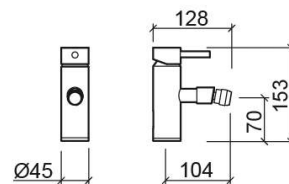

Tube Eco bidet mixer - Chrome

Ref. 551040111

EAN Code. 5604815609585

Technical Information

Length: 128 mm

Width: 45 mm

Height: 153 mm

Weight: 1.77 kg

Collection: [Tube Eco](#)

Product type: Taps

Style: Contemporary

Material: Brass

Installation type: Bidet

Features

- Flow rate at 3 Bar - 5L/min
- With Eco aerator
- Fixing kit included
- Hot & cold flexible connectors included
- Single lever mixer
- Waste not included