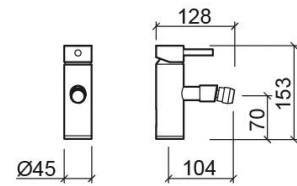

Tube Eco bidet mixer - Chrome

Ref. 551040111

EAN Code. 5604815609585

Technical Information

Length: 128 mm

Width: 45 mm

Height: 153 mm

Weight: 1.77 kg

Collection: [Tube Eco](#)

Product type: Taps

Style: Contemporary

Material: Brass

Installation type: Bidet

Features

- Flow rate at 3 Bar - 5L/min
- With Eco aerator
- Fixing kit included
- Hot & cold flexible connectors included
- Single lever mixer
- Waste not included