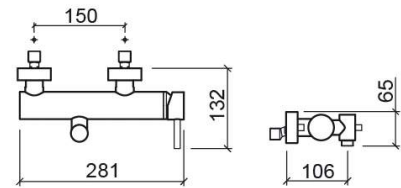

Tube Eco shower valve - Chrome

Ref. 551070111

EAN Code. 5604815609455

Technical Information

Length: 132 mm

Width: 281 mm

Height: 65 mm

Weight: 2.40 kg

Collection: [Tube Eco](#)

Product type: Taps

Style: Contemporary

Material: Brass

Installation type: Wall mounted

Features

- Flow rate at 3 Bar - 8L/min
- Single lever mixer

Downloads