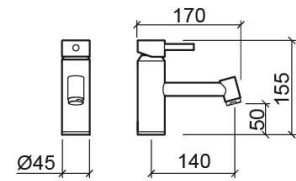

Tube long spout basin mixer - Chrome

Ref. 531730111

EAN Code. 5604815609530

Technical Information

Length: 170 mm

Width: 45 mm

Height: 155 mm

Weight: 1.95 kg

Collection: Tube

Product type: Taps

Style: Contemporary

Material: Brass

Installation type: Basin shelf

Features

- Flow rate at 3 Bar - 15L/min
- Fixing kit included
- Hot & cold flexible connectors included
- Single lever mixer
- Waste not included