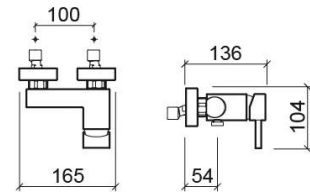

Tube mini shower valve - Chrome

Ref. 531700111

EAN Code. 5604815610031

Technical Information

Length: 136 mm

Width: 165 mm

Height: 104 mm

Weight: 1.19 kg