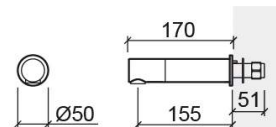

Tube sensor basin tap - Chrome

Ref. 531737111

EAN Code. 5604815610604

Technical Information

Length: 170 mm

Diameter: Ø50 mm

Weight: 2.69 kg

Collection: Tube