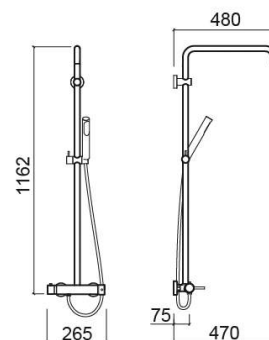

Tube shower kit w/o shower head - Chrome

Ref. 531570111S

EAN Code. 5604815611311

Technical Information

Length: 480 mm

Width: 265 mm

Height: 1162 mm

Weight: 5.53 kg

Collection: Tube

Product type: Kits, rails and hand showers

Style: Contemporary

Product Format: Round

Material: ABS; Brass

Installation type: Wall mounted

Features

- With anti-scalding thermal insulation
- With height-adjustable, swivel wall bracket
- Contents of the kit - Tube mixer, Duo hand shower and 1.50m shower hose
- Fixing kit included