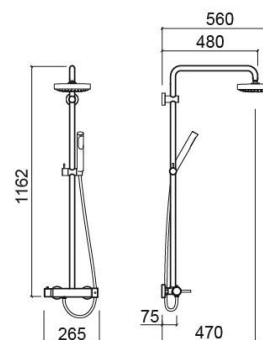

Tube shower kit - Chrome

Ref. 531570111

EAN Code. 5604815611328

Technical Information

Length: 560 mm

Width: 264 mm

Height: 1162 mm

Weight: 6.02 kg

Collection: Tube

Product type: Kits, rails and hand showers

Style: Contemporary

Product Format: Round

Material: ABS; Brass

Installation type: Wall mounted

Features

- Flow rate at 3 Bar - 9.5/11L/min
- With anti-scalding thermal insulation
- With height-adjustable, swivel wall bracket
- Contents of the kit - Tube mixer, Duo hand shower, Face shower head and 1.50m shower hose
- Fixing kit included