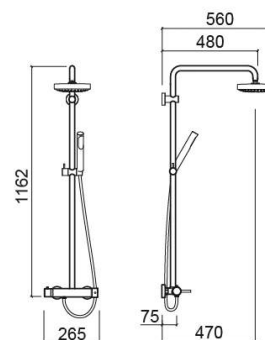

### Technical Information

Length: 560 mm

Width: 264 mm

Height: 1162 mm

Weight: 6.02 kg

Collection: Tube

Product type: Kits, rails and hand showers

Style: Contemporary

Product Format: Round

Material: ABS; Brass

Installation type: Wall mounted

### Features

- Flow rate at 3 Bar - 9.5/11L/min
- With anti-scalding thermal insulation
- With height-adjustable, swivel wall bracket
- Contents of the kit - Tube mixer, Duo hand shower, Face shower head and 1.50m shower hose
- Fixing kit included