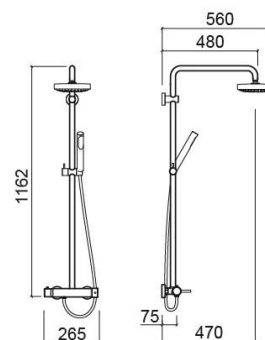

Tube shower kit - Chrome

Ref. 531570111

EAN Code. 5604815611328

Technical Information

Length: 560 mm

Width: 264 mm

Height: 1162 mm

Weight: 6.02 kg

Collection: Tube

Product type: Kits, rails and hand showers

Style: Contemporary

Product Format: Round

Material: ABS; Brass

Installation type: Wall mounted

Features

- Flow rate at 3 Bar - 9.5/11L/min
- With anti-scalding thermal insulation
- With height-adjustable, swivel wall bracket
- Contents of the kit - Tube mixer, Duo hand shower, Face shower head and 1.50m shower hose
- Fixing kit included