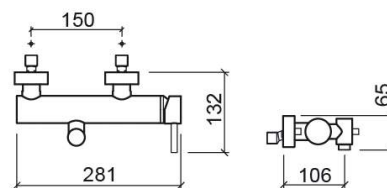

Tube shower valve - Chrome

Ref. 531070111

EAN Code. 5604815606409

Technical Information

Length: 132 mm

Width: 281 mm

Height: 65 mm

Weight: 2.40 kg

Collection: Tube

Product type: Taps

Style: Contemporary

Material: Brass

Installation type: Wall mounted

Features

- Flow rate at 3 Bar - 18L/min
- Single lever mixer

Downloads