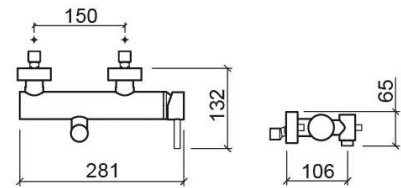

### Technical Information

Length: 132 mm

Width: 281 mm

Height: 65 mm

Weight: 2.40 kg

Collection: Tube

Product type: Taps

Style: Contemporary