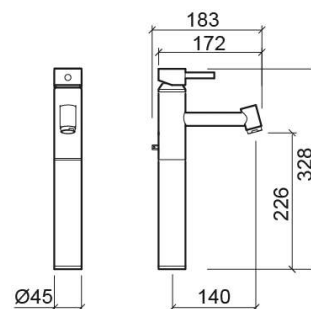

Tube tall basin mixer with waste - Chrome

Ref. 531430011

EAN Code. 5604815606539

Technical Information

Length: 183 mm

Width: 45 mm

Height: 328 mm

Weight: 3.73 kg

Collection: Tube

Product type: Taps

Style: Contemporary

Material: Brass

Installation type: Basin shelf

Features

- Flow rate at 3 Bar - 15L/min
- Fixing kit included
- Hot & cold flexible connectors included
- Single lever mixer
- Automatic outlet valve included