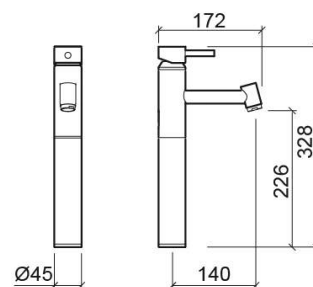

Tube tall basin mixer - Chrome

Ref. 531430111

EAN Code. 5604815606546

Technical Information

Length: 172 mm

Width: 45 mm

Height: 328 mm

Weight: 3.09 kg

Collection: Tube

Product type: Taps

Style: Contemporary

Material: Brass

Installation type: Basin shelf

Features

- Flow rate at 3 Bar - 15L/min
- Fixing kit included
- Hot & cold flexible connectors included
- Single lever mixer
- Waste not included