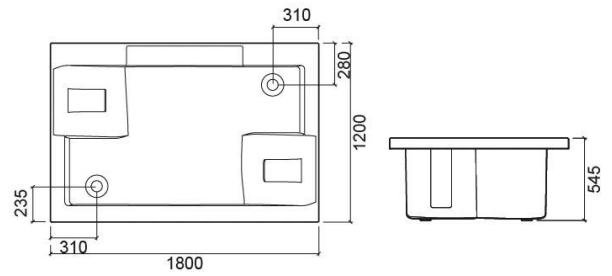

Twospace bath - White

Ref. 8052000000

EAN Code. 5604815436785

Technical Information

Length: 1800 mm

Width: 1200 mm

Height: 545 mm

Weight: 79.00 kg

Collection: [Twospace](#)

Product type: Baths

Style: Contemporary

Product Format: Rectangular

Material: Acrylic

Installation type: Standard

Features

- Capacity - 480L
- Waste not included
- Bath frame not included