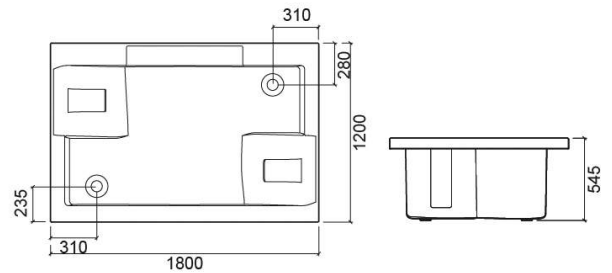

### Technical Information

Length: 1800 mm

Width: 1200 mm

Height: 545 mm

Weight: 79.00 kg

Collection: [Twospace](#)

Product type: Baths

Style: Contemporary

Product Format: Rectangular

Material: Acrylic

Installation type: Standard

### Features

- Capacity - 480L
- Waste not included
- Bath frame not included