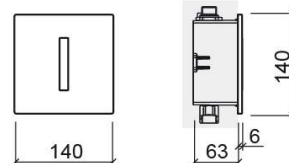

## Technical Information

Length: 140 mm

Width: 69 mm

Height: 140 mm

Weight: 1.30 kg

Collection: Unit

Product type: Installation and Flush Systems

Material: Stainless steel