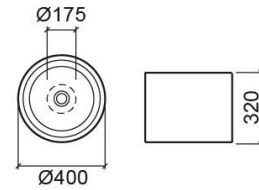

Unu basin - White

Ref. 109740004

EAN Code. 5604815109405

Technical Information

Height: 320 mm

Diameter: Ø400 mm

Weight: 17.20 kg

Collection: Unu

Product type: Basins

Style: Contemporary

Product Format: Round

Material: Ceramic

Installation type: Countertop

Features

- Without tap hole
- Without overflow - compatible with free-flow waste

Downloads