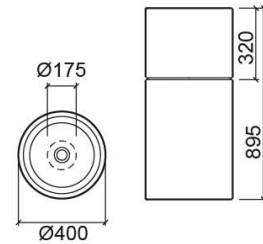

## Technical Information

Height: 630 mm

Diameter: Ø400 mm

Weight: 26.40 kg

Collection: Unu

Product type: Basins

Style: Contemporary

Product Format: Round