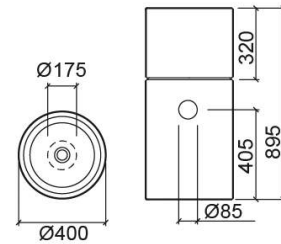

Unu pedestal with hole - White

Ref. 109200004

EAN Code. 5604815119114

Technical Information

Height: 630 mm

Diameter: Ø400 mm

Weight: 26.40 kg

Collection: Unu