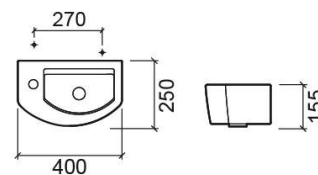

Urb.y 40 basin - White

Discontinued

Ref. 140330004

EAN Code. 5604815323764

Description

Discontinued product - available until permanent stock rupture.

Technical Information

Length: 400 mm

Width: 250 mm

Height: 155 mm

Weight: 7.70 kg

Collection: [Urb.Y](#)

Product type: Basins

Style: Contemporary

Product Format: Semi-circular

Material: Ceramic

Installation type: Wall hung

Features

- With tap hole
- With overflow
- Fixing kit included
- Without embellishing ring

Variations

Pergamon (Discontinued)

400x250x155 mm

Ref. 140330054

EAN Code. 5604815325836