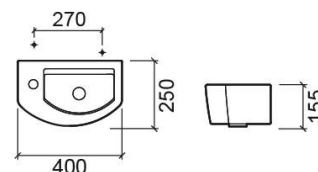

Urb.y 40 basin - White

Discontinued

Ref. 140330004

EAN Code. 5604815323764

Description

Discontinued product - available until permanent stock rupture.

Technical Information

Length: 400 mm

Width: 250 mm

Height: 155 mm

Weight: 7.70 kg

Collection: [Urb.Y](#)

Product type: Basins

Style: Contemporary

Product Format: Semi-circular

Material: Ceramic

Installation type: Wall hung

Features

- With tap hole
- With overflow
- Fixing kit included
- Without embellishing ring

Variations

Pergamon (Discontinued)

400x250x155 mm

Ref. 140330054

EAN Code. 5604815325836