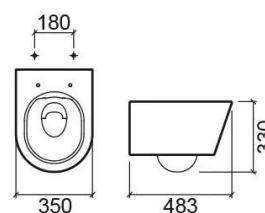

Urb.y 48 pack wall hung toilet with Rimflush and toilet seat - White

Ref. 140934004

EAN Code. 5604815330410

Description

Pack Elements - Toilet (140034004) and duroplast toilet seat with Clipoff and Slowclose (2403100)

Features

- With Rimflush system
- Hidden fixings
- Fixing kit included

Technical Information

Length: 405 mm

Width: 350 mm

Height: 330 mm

Weight: 21.00 kg

Collection: [Urb.Y](#)