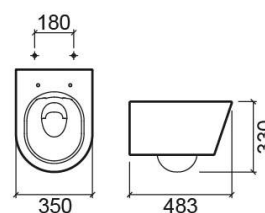

Urb.y 48 wall hung toilet with Rimflush and toilet seat - White

Ref. 140936004

EAN Code. 5604815330434

Technical Information

Length: 685 mm

Width: 350 mm

Height: 330 mm

Weight: 21.63 kg

Collection: [Urb.Y](#)

Product type: Toilets

Style: Contemporary

Product Format: Oval

Material: Ceramic

Installation type: Wall hung

Features

- With Rimflush system
- Hidden fixings
- Fixing kit included

Variations

Matte white

685x350x330 mm

Ref. 140936604

EAN Code. 5604815332636

Weight: 21.63 kg

Matte black

685x350x330 mm

Ref. 140936264

EAN Code. 5604815332643

Weight: 21.63 kg

Downloads

Catalogs

[Urb.y wall-hung Catalog \(PDF\)](#) ,

Cleaning Manuals

[Cleaning Manual \(PDF\)](#) ,