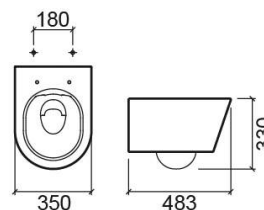

Urb.y 48 wall hung toilet with Rimflush and toilet seat - White

Ref. 140936004

EAN Code. 5604815330434

Technical Information

Length: 685 mm

Width: 350 mm

Height: 330 mm

Weight: 21.63 kg

Collection: [Urb.Y](#)

Product type: Toilets

Style: Contemporary

Product Format: Oval

Material: Ceramic

Installation type: Wall hung

Features

- With Rimflush system
- Hidden fixings
- Fixing kit included

Variations

Matte white

685x350x330 mm

Ref. 140936604

EAN Code. 5604815332636

Weight: 21.63 kg

Matte black

685x350x330 mm

Ref. 140936264

EAN Code. 5604815332643

Weight: 21.63 kg

Downloads

Catalogs

[Urb.y wall-hung Catalog \(PDF\)](#) ,

Cleaning Manuals

[Cleaning Manual \(PDF\)](#) ,