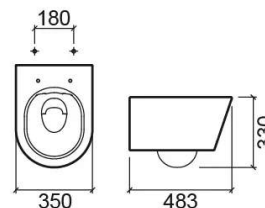

## Technical Information

Length: 483 mm

Width: 350 mm

Height: 330 mm

Weight: 18.8 kg

Collection: [Urb.Y](#)

Product type: Toilets

Style: Contemporary

## Variations

Matte white  
483x350x330 mm

Ref. 140034604  
EAN Code. 5604815331974  
Weight: 18.8 kg

Matte black  
483x350x330 mm

Ref. 140034264  
EAN Code. 5604815331981  
Weight: 18.8 kg

Matte taupe  
483x350x330 mm

Ref. 140034274  
EAN Code. 5604815334210  
Weight: 18.8 kg

Matte grey  
483x350x330 mm

Ref. 140034034  
EAN Code. 5604815336290  
Weight: 18.8 kg