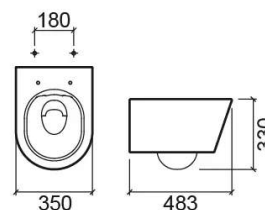

Urb.y 48 wall hung toilet with Rimflush - White

Ref. 140034004

EAN Code. 5604815327779

Technical Information

Length: 483 mm

Width: 350 mm

Height: 330 mm

Weight: 18.8 kg

Variations

Matte white
483x350x330 mm

Ref. 140034604
EAN Code. 5604815331974
Weight: 18.8 kg

Matte black
483x350x330 mm

Ref. 140034264
EAN Code. 5604815331981
Weight: 18.8 kg

Matte taupe
483x350x330 mm

Ref. 140034274
EAN Code. 5604815334210
Weight: 18.8 kg

Matte grey
483x350x330 mm

Ref. 140034034
EAN Code. 5604815336290
Weight: 18.8 kg

Downloads

Catalogs

Urb.y wall-hung Catalog (PDF) ,

Videos

RimFlush (JPG) ,

Cleaning Manuals