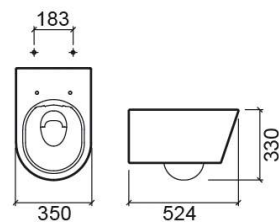

Urb.y 52 Pack wall hung toilet with Rimflush - White

Ref. 140946004

EAN Code. 5604815330458

Technical Information

Length: 524 mm

Width: 356 mm

Height: 380 mm

Weight: 24 kg

Variations

Matte white

524x356x380 mm

Ref. 140946604

EAN Code. 5604815332667

Weight: 24 kg

Matte black

524x356x380 mm

Ref. 140946264

EAN Code. 5604815332650

Weight: 24 kg

Downloads

Catalogs

Urb.y wall-hung Catalog (PDF) ,

Videos

RimFlush (JPG) ,