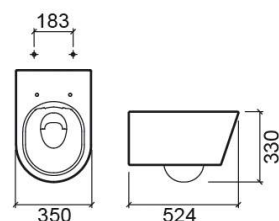

Urb.y 52 wall hung toilet with Rimflush and toilet seat - White

Ref. 140944004

EAN Code. 5604815329759

Description

Pack elements:

- Urb.y 52 wall hung toilet with Rimflush 140044 - Toilet
Seat 24031

Features

- With Rimflush system
- Hidden fixings
- Fixing kit included

Technical Information

Length: 524 mm

Width: 356 mm

Height: 380 mm

Weight: 24 kg

Collection: [Urb.Y](#)

Product type: Toilets

Style: Contemporary

Material: Ceramic

Installation type: Wall hung