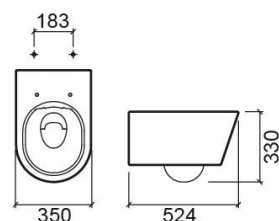

Urb.y 52 wall hung toilet with Rimflush and toilet seat - White

Ref. 140945004

EAN Code. 5604815330441

Technical Information

Length: 524 mm

Width: 356 mm

Height: 380 mm

Weight: 24 kg