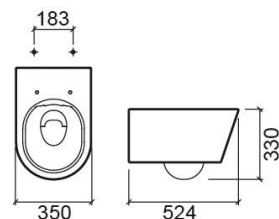

Urb.y 52 wall hung toilet with Rimflush - White

Ref. 140044004

EAN Code. 5604815327793

Technical Information

Length: 524 mm

Width: 350 mm

Height: 330 mm

Weight: 21.6 kg

Variations

Matte white
524x350x330 mm

Ref. 140044604
EAN Code. 5604815331998
Weight: 21.6 kg

Matte black
524x350x330 mm

Ref. 140044264
EAN Code. 5604815333329
Weight: 21.6 kg

Matte taupe
524x350x330 mm

Ref. 140044274
EAN Code. 5604815334227
Weight: 21.6 kg

Matte grey
524x350x330 mm

Ref. 140044034
EAN Code. 5604815336306
Weight: 21.6 kg

Downloads

Catalogs

Urb.y wall-hung Catalog (PDF) ,

Videos

RimFlush (JPG) , Install a wall hung toilet with a hidden fixation (JPG) ,