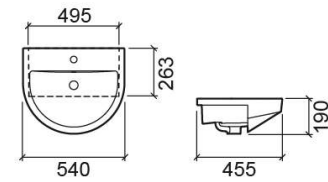

Urb.y 54 basin - White

Ref. 140370004

EAN Code. 5604815323771

Technical Information

Length: 540 mm

Width: 455 mm

Height: 190 mm

Weight: 12.4 kg