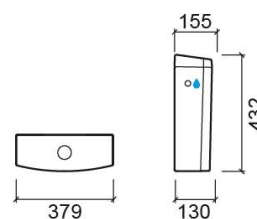

Urb.y 60 toilet cistern with side water supply - White

Ref. 140173004LM

EAN Code. 5604815324150

Technical Information

Length: 379 mm

Width: 155 mm

Height: 432 mm

Weight: 13.95 kg

Collection: Urb.Y

Product type: Cisterns

Material: Ceramic

Installation type: Exterior

Features

- Dual flush
- Left/right water supply
- Fixing kit included
- Flush mechanism included
- Flush volume - 3/6Lpf