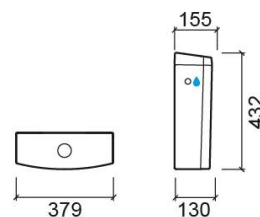

# Urb.y 60 toilet cistern with side water supply - White

Ref. 140173004LM

EAN Code. 5604815324150

## Technical Information

Length: 379 mm

Width: 155 mm

Height: 432 mm

Weight: 13.95 kg

Collection: Urb.Y

Product type: Cisterns

Material: Ceramic