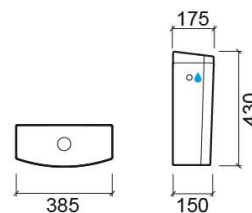

Urb.y 65 cistern with side water supply - White

Ref. 140113004LM

EAN Code. 5604815324167

Technical Information

Length: 385 mm

Width: 150 mm

Height: 430 mm

Weight: 16.85 kg

Collection: [Urb.Y](#)

Product type: Cisterns

Material: Ceramic

Installation type: Exterior

Features

- Dual flush
- Left/right water supply
- Fixing kit included
- Flush mechanism included
- Flush volume - 3/6Lpf