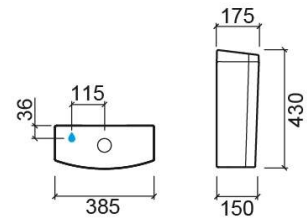

Urb.y 65 cistern - White

Ref. 140111004LM

EAN Code. 5604815324136

Technical Information

Length: 385 mm

Width: 150 mm

Height: 430 mm

Weight: 16.85 kg

Collection: [Urb.Y](#)

Product type: Cisterns

Material: Ceramic

Installation type: Exterior

Features

- Dual flush
- Bottom left water supply
- Fixing kit included
- Flush mechanism included
- Flush volume - 3/6Lpf