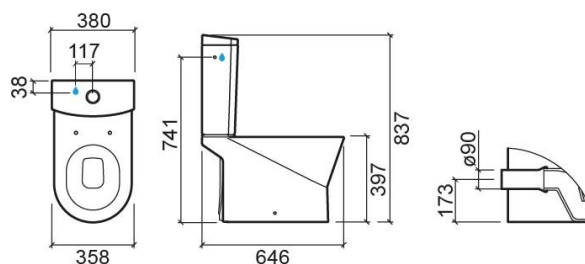

### Description

Pack elements: Close coupled HO toilet (140029004), Toilet cistern with flush mechanism (140171004LM), Duroplast toilet seat with Clipoff (2401100)

### Technical Information

Length: 646 mm

Width: 358 mm

Height: 837 mm

Weight: 47.28 kg

Collection: [Urb.Y](#)

Product type: Toilets

Style: Contemporary