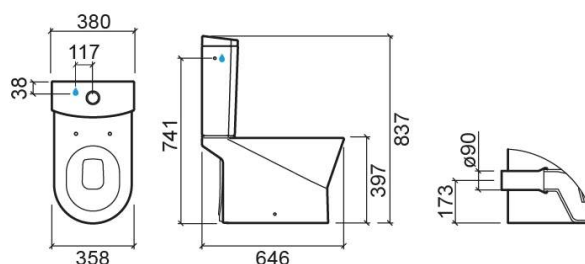

Urb.y 65 HO close coupled toilet with Rimflush, cistern with side water supply and toilet seat - White

Ref. 140916004

EAN Code. 5604815331059

Description

Pack elements : Close coupled VO toilet (131024004), Side water supply cistern with flush mechanism (131113004LM), Thermoplast toilet seat (2312100)

Technical Information

Length: 646 mm

Width: 358 mm

Height: 837 mm

Weight: 52 kg

Collection: Urb.Y

Product type: Toilets

Style: Contemporary