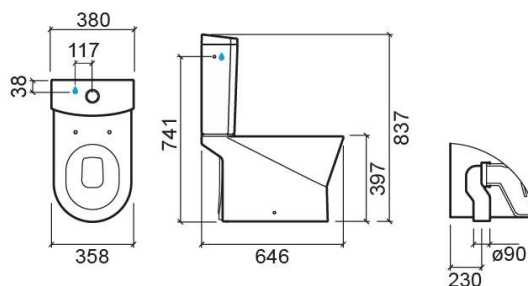

Urb.y 65 Pack VO close coupled toilet, cistern with side water supply and toilet seat - White

Ref. 140931004

EAN Code. 5604815332063

Description

Pack elements: Close coupled VO toilet (140029004), Side water supply cistern with flush mechanism (140173004LM), Duroplast toilet seat with clipoff (2401100)

Technical Information

Length: 646 mm

Width: 358 mm

Height: 837 mm

Collection: [Urb.Y](#)

Product type: Toilets

Style: Contemporary

Product Format: Oval