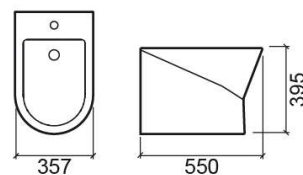

Urb.y back-to-wall bidet - White

Ref. 140420004

EAN Code. 5604815324068

Description

Discontinued product - available until permanent stock rupture.

Technical Information

Length: 550 mm

Width: 357 mm

Height: 395 mm

Weight: 22.40 kg

Collection: [Urb.Y](#)

Product type: Bidets

Style: Contemporary

Product Format: Oval

Material: Ceramic

Installation type: Floor

Features

- With overflow ring
- With tap hole
- Side fixings
- Fixing kit included
- Back-to-wall bidet