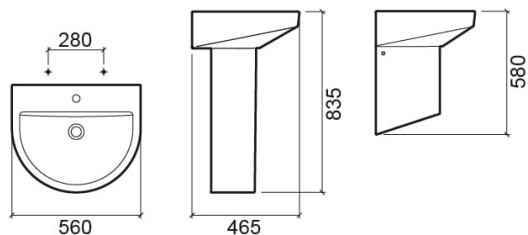

Urb.y basin - White

Ref. 140300004

EAN Code. 5604815323580

Description

Urb.y 66cm basin

Discontinued product - available until permanent stock rupture.

Technical Information

Length: 560 mm

Width: 465 mm

Height: 188 mm

Weight: 17.5 kg

Collection: [Urb.Y](#)

Product type: Basins

Style: Contemporary

Product Format: Semi-circular

Material: Ceramic

Installation type: Over pedestal

Features

- With overflow ring
- With tap hole
- With overflow
- Fixing kit included

Variations

White
600x500x193 mm
Ref. 140310004
EAN Code. 5604815323436
Weight: 16.7 kg

White
660x490x193 mm
Ref. 140320004
EAN Code. 5604815323597
Weight: 16.8 kg

Pergamon (Discontinued)
560x465x188 mm
Ref. 140300054
EAN Code. 5604815323801
Weight: 17.5 kg

Pergamon (Discontinued)
600x500x193 mm
Ref. 140310054
EAN Code. 5604815323795
Weight: 16.7 kg

Pergamon (Discontinued)
660x490x193 mm
Ref. 140320054
EAN Code. 5604815323290
Weight: 16.8 kg