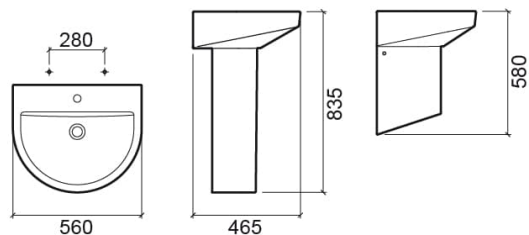

Urb.y basin - White

Ref. 140300004

EAN Code. 5604815323580

Description

Urb.y 66cm basin

Discontinued product - available until permanent stock rupture.

Technical Information

Length: 560 mm

Width: 465 mm

Height: 188 mm

Weight: 17.5 kg

Collection: [Urb.Y](#)

Product type: Basins

Style: Contemporary

Product Format: Semi-circular

Material: Ceramic

Installation type: Over pedestal

Features

- With overflow ring
- With tap hole
- With overflow
- Fixing kit included

Variations

White
600x500x193 mm
Ref. 140310004
EAN Code. 5604815323436
Weight: 16.7 kg

White
660x490x193 mm
Ref. 140320004
EAN Code. 5604815323597
Weight: 16.8 kg

Pergamon (Discontinued)
560x465x188 mm
Ref. 140300054
EAN Code. 5604815323801
Weight: 17.5 kg

Pergamon (Discontinued)
600x500x193 mm
Ref. 140310054
EAN Code. 5604815323795
Weight: 16.7 kg

Pergamon (Discontinued)
660x490x193 mm
Ref. 140320054
EAN Code. 5604815323290
Weight: 16.8 kg