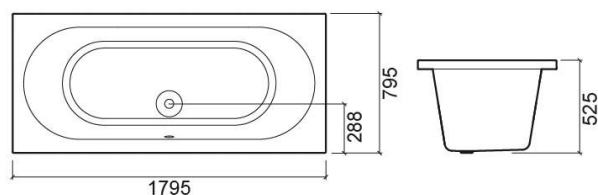

## Technical Information

Length: 1795 mm

Width: 795 mm

Height: 525 mm

Weight: 63.00 kg

Collection: [Urb.Y](#)

Product type: Baths

Style: Contemporary

Product Format: Rectangular

Material: Acrylic

Installation type: Standard

## Features

- With TOP whirlpool system
- Pump position - left
- Waste included

Variations

---

White and Chrome

1895x895x530 mm

Ref. 8478021100

EAN Code. 5604815444100

Weight: 63.00 kg