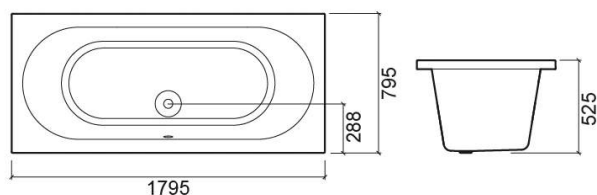

Urb.y bath with TOP whirlpool system, right - White and Chrome

Ref. 8477011100

EAN Code. 5604815444117

Technical Information

Length: 1795 mm

Width: 795 mm

Height: 525 mm

Weight: 63.00 kg

Collection: Urb.Y

Product type: Baths

Style: Contemporary

Product Format: Rectangular

Material: Acrylic

Installation type: Standard

Features

- With TOP whirlpool system
- Pump position - right
- Waste included
- With assembled bath frame

Variations

White and Chrome

1895x895x530 mm

Ref. 8478011100

EAN Code. 5604815444094

Weight: 63.00 kg

Downloads

Cleaning Manuals