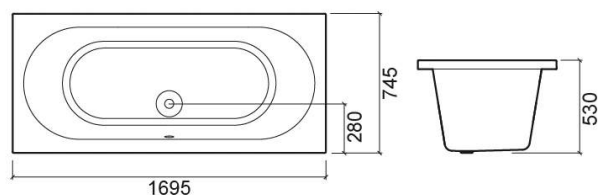

### Description

Urb.y 190x90cm bath

### Technical Information

Length: 1695 mm

Width: 745 mm

Height: 530 mm

Weight: 50.00 kg

Collection: [Urb.Y](#)

Product type: Baths

Style: Contemporary

## Variations

---

White and Chrome  
1795x795x525 mm

Ref. 8276021100  
EAN Code. 5604815443905  
Weight: 52.50 kg

White and Chrome  
1695x745x530 mm

Ref. 8276021100  
EAN Code. 5604815443875  
Weight: 50.00 kg

White and Chrome  
1895x895x530 mm

Ref. 8276021100  
EAN Code. 5604815443950  
Weight: 55.00 kg