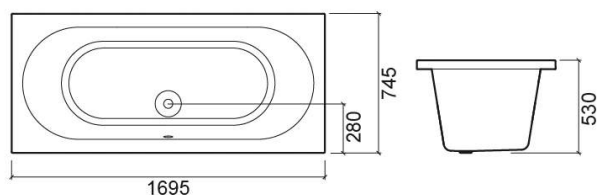

Urb.y bath with X90 whirlpool system, right - White

Ref. 8276010000

EAN Code. 5604815443851

Description

Urb.y 180x80cm bath

Technical Information

Length: 1695 mm

Width: 745 mm

Height: 530 mm

Weight: 50.00 kg

Collection: [Urb.Y](#)

Product type: Baths

Style: Contemporary

Product Format: Rectangular

Material: Acrylic

Installation type: Standard

Features

- With X90 whirlpool system
- Pump position - right
- Waste included
- With assembled bath frame

Variations

White and Chrome
1695x745x530 mm

Ref. 8276011100

EAN Code. 5604815443882

Weight: 50.00 kg

White and Chrome
1895x895x530 mm

Ref. 8276011100

EAN Code. 5604815443967

Weight: 55 kg

White and Chrome
1795x795x525 mm

Ref. 8276011100

EAN Code. 5604815443899

Weight: 52.5 kg