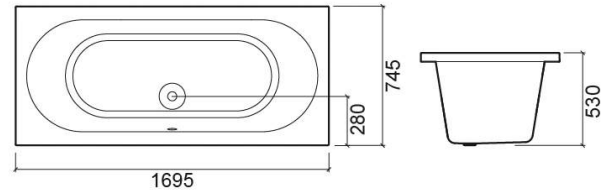

### Technical Information

Length: 1695 mm

Width: 745 mm

Height: 530 mm

Weight: 24 kg

Collection: [Urb.Y](#)

Product type: Baths

Style: Contemporary

Product Format: Rectangular

Material: Acrylic

Installation type: Standard

## Variations

White

1795x795x525 mm

Ref. 8077000000

EAN Code. 5604815443837

Weight: 27.5 kg

White

1895x895x530 mm