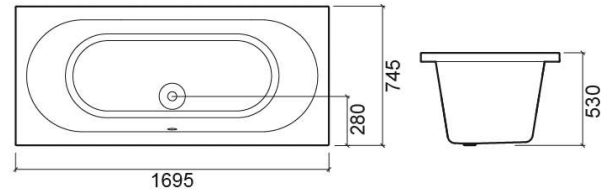

Urb.y bath - White

Ref. 8076000000

EAN Code. 5604815443820

Technical Information

Length: 1695 mm

Width: 745 mm

Height: 530 mm

Weight: 24 kg

Collection: [Urb.Y](#)

Product type: Baths

Style: Contemporary

Product Format: Rectangular

Material: Acrylic

Installation type: Standard

Features

- Waste not included

Variations

White

1795x795x525 mm

Ref. 8077000000

EAN Code. 5604815443837

Weight: 27.5 kg

White

1895x895x530 mm