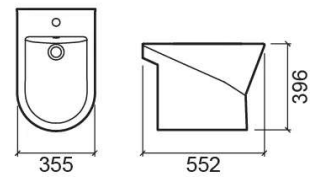

Urb.y bidet - White

Ref. 140410004

EAN Code. 5604815323450

Technical Information

Length: 552 mm

Width: 355 mm

Height: 396 mm

Weight: 22.40 kg

Variations

Pergamon (Discontinued)

552x355x396 mm

Ref. 140410054

EAN Code. 5604815323481

Weight: 22.40 kg

Downloads

Cleaning Manuals