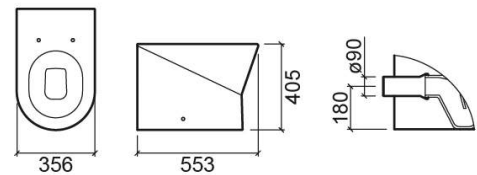

Urb.y HO low level toilet - White

Ref. 140014004

EAN Code. 5604815323610

Technical Information

Length: 553 mm

Width: 356 mm

Height: 405 mm

Weight: 25 kg