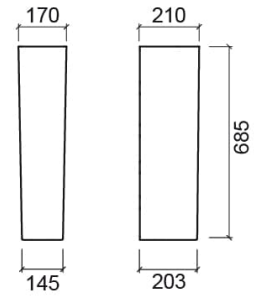

Urb.y pedestal - White

Ref. 140200004

EAN Code. 5604815323955

Description

Discontinued product - available until permanent stock rupture.

Technical Information

Length: 170 mm

Width: 210 mm

Height: 685 mm

Weight: 13.7 kg

Collection: [Urb.Y](#)

Product type: Basins

Material: Ceramic

Installation type: Floor

Variations

Pergamon (Discontinued)

170x210x685 mm

Ref. 140200054

EAN Code. 5604815323818

Weight: 13.7 kg

Downloads

Cleaning Manuals

Cleaning Manual (PDF) ,

2D & 3D Files