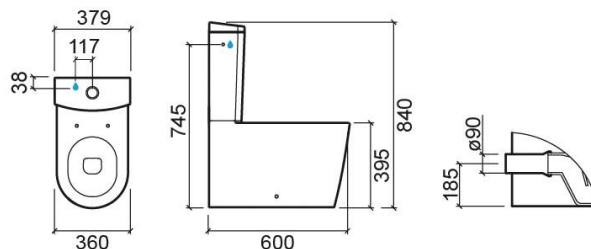

## Technical Information

Length: 600 mm

Width: 360 mm

Height: 410 mm

Weight: 30.8 kg

Collection: [Urb.Y Plus](#)

Product type: Toilets

Style: Contemporary

Product Format: Oval

Material: Ceramic

Installation type: Floor