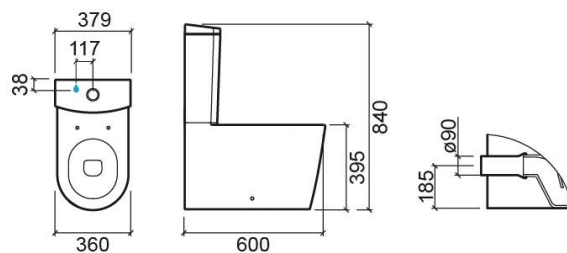

### Description

Pack elements ? Close coupled HO toilet (146021004), side water supply cistern with flush mechanism (140171004LM) and duroplast toilet seat with Slowclose (2401100)

### Technical Information

Length: 516 mm

Width: 376 mm

Height: 840 mm

Weight: 52.35 kg

Collection: [Urb.Y Plus](#)

Product type: Toilets

Style: Contemporary

Product Format: Oval

Material: Ceramic

Installation type: Floor

Variations

---

Matte white

516x376x840 mm

Ref. 146924604

EAN Code. 5604815333596

Weight: 52.35 kg