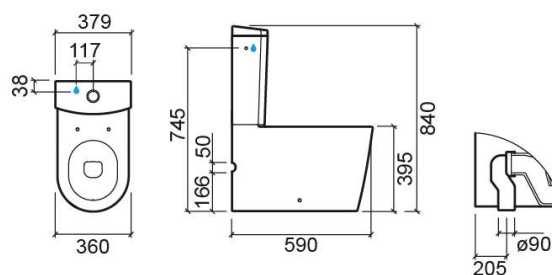

Urb.y Plus VO close coupled toilet with hole for water supply - White

Ref. 146024004

EAN Code. 5604815324785

Description

Discontinued product - available until permanent stock rupture.

Technical Information

Length: 590 mm

Width: 360 mm

Height: 410 mm

Weight: 35.20 kg

Collection: [Urb.Y Plus](#)

Product type: Toilets

Style: Contemporary

Product Format: Oval

Material: Ceramic

Installation type: Floor

Features

- With external water supply hole
- Vertical outlet
- Back-to-wall
- Side fixings
- Fixing kit included
- Trap included