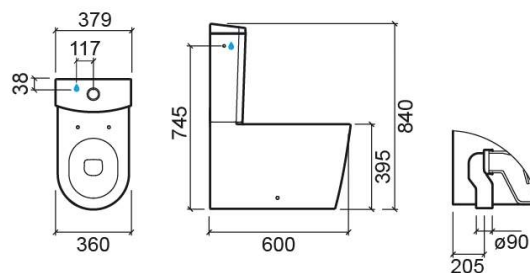

Urb.y Plus VO close coupled toilet - White

Ref. 146021004

EAN Code. 5604815324709

Description

Discontinued product - available until permanent stock rupture.

Technical Information

Length: 600 mm

Width: 360 mm

Height: 410 mm

Weight: 34.30 kg

Collection: [Urb.Y Plus](#)

Product type: Toilets

Style: Contemporary

Product Format: Oval

Material: Ceramic

Installation type: Floor

Features

- Vertical outlet
- Back-to-wall
- Side fixings
- Fixing kit included
- Trap included

Variations

Pergamon (Discontinued)

600x360x410 mm

Ref. 146021054

EAN Code. 5604815324792

Weight: 34.30 kg