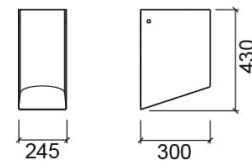

Urb.y semi pedestal - White

Ref. 140220004

EAN Code. 5604815324563

Description

Discontinued product - available until permanent stock rupture.

Features

- Fixing kit included

Technical Information

Length: 244 mm

Width: 300 mm

Height: 430 mm

Weight: 10.50 kg

Collection: [Urb.Y](#)

Product type: Basins

Material: Ceramic

Installation type: Wall hung