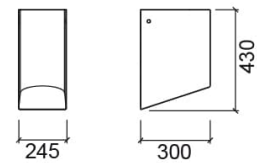

Urb.y semi pedestal - White

Ref. 140220004

EAN Code. 5604815324563

Description

Discontinued product - available until permanent stock rupture.

Features

- Fixing kit included

Technical Information

Length: 244 mm

Width: 300 mm

Height: 430 mm

Weight: 10.50 kg

Collection: [Urb.Y](#)

Product type: Basins

Material: Ceramic

Installation type: Wall hung