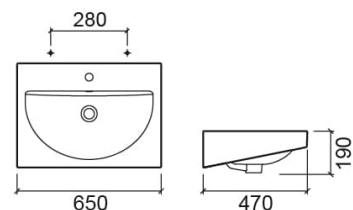

Urb.y semi recessed basin - White

Ref. 140350004

EAN Code. 5604815323740

Description

Discontinued product - available until permanent stock rupture.

Technical Information

Length: 650 mm

Width: 470 mm

Height: 190 mm

Weight: 18.4 kg

Collection: [Urb.Y](#)

Product type: Basins

Style: Contemporary

Product Format: Rectangular

Material: Ceramic

Installation type: Semi-recessed

Features

- With overflow ring
- With tap hole
- With overflow
- Fixing kit included