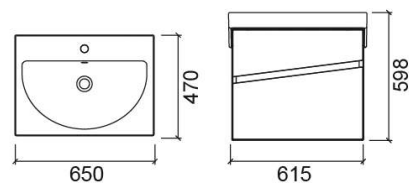

Urb.y vanity unit - White

Ref. 6400000

EAN Code. 5604815908725

Technical Information

Length: 650 mm

Width: 470 mm

Height: 598 mm

Weight: 24 kg

Collection: [Urb.Y](#)

Product type: Vanity units

Style: Contemporary

Product Format: Rectangular

Material: Vanity unit - Lacquered waterproof MDF

Installation type: Wall hung

Features

- With 2 drawers with Smooove closing system
- With built-in handles
- Fixing kit included

Variations

White

800x470x604 mm

Ref. 6400100

EAN Code. 5604815908770

Weight: 33.35 kg

Downloads

Cleaning Manuals