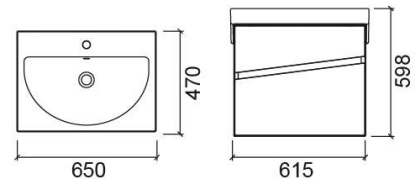

Urb.y vanity unit - White

Ref. 6400000

EAN Code. 5604815908725

Technical Information

Length: 650 mm

Width: 470 mm

Height: 598 mm

Weight: 24 kg

Collection: [Urb.Y](#)

Product type: Vanity units

Style: Contemporary

Product Format: Rectangular

Material: Vanity unit - Lacquered waterproof MDF

Installation type: Wall hung

Features

- With 2 drawers with Smoove closing system
- With built-in handles
- Fixing kit included

Variations

White

800x470x604 mm

Ref. 6400100

EAN Code. 5604815908770

Weight: 33.35 kg

Downloads

Cleaning Manuals