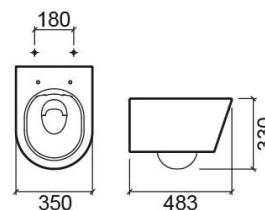

# Urb.y 48 wall hung toilet with Rimflush and toilet seat - White

Ref. 140936004

EAN Code. 5604815330434

## Technical Information

Length: 685 mm

Width: 350 mm

Height: 330 mm

Weight: 21.63 kg

Collection: [Urb.Y](#)

Product type: Toilets

Style: Contemporary

## Variations

---

Matte white  
685x350x330 mm

Ref. 140936604  
EAN Code. 5604815332636  
Weight: 21.63 kg

Matte black  
685x350x330 mm

Ref. 140936264  
EAN Code. 5604815332643  
Weight: 21.63 kg