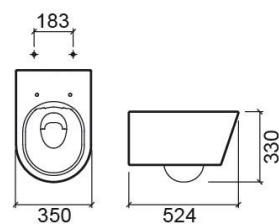

Urb.y 52 wall hung toilet with Rimflush and toilet seat - White

Ref. 140944004

EAN Code. 5604815329759

Description

Pack elements:

- Urb.y 52 wall hung toilet with Rimflush 140044 - Toilet Seat 24031

Features

- With Rimflush system
- Hidden fixings
- Fixing kit included

Technical Information

Length: 524 mm

Width: 356 mm

Height: 380 mm

Weight: 24 kg

Collection: [Urb.Y](#)

Product type: Toilets