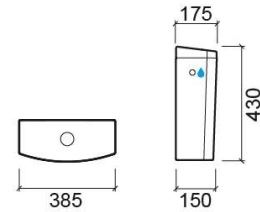

Urb.y 65 cistern with side water supply - White

Ref. 140113004LM

EAN Code. 5604815324167

Technical Information

Length: 385 mm

Width: 150 mm

Height: 430 mm

Weight: 16.85 kg

Collection: [Urb.Y](#)

Product type: Cisterns

Material: Ceramic

Installation type: Exterior

Features

- Dual flush
- Left/right water supply
- Fixing kit included
- Flush mechanism included
- Flush volume - 3/6Lpf